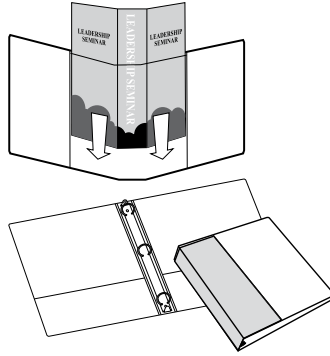

ROUND RING PRESENTATION BINDERS

SPINEVUE® Locking Round Ring Binders

- Exclusive wrap-around clear overlay holds standard letter-size sheets
- Easy to customize for presentation or filing—no trimming or fumbling with small spine inserts and separate cover inserts as needed for standard overlay binders
- FREE online templates at www.cardinalbrands.com
- Hidden/concealed rivet construction
- Leather-like vinyl cover material adds professional, premium look not found on standard overlay binders
- Contrasting black lining
- SureLock™ round ring metals stay aligned, won't accidentally open and spill contents (1" through 3")
- Horizontal pockets inside front and back
- XtraLife® Hinge design for maximum strength
- Recycled content: 45% by material weight
- "Ease-of-Use" Commendation from the Arthritis Foundation

ITEM NUMBER	ID NO 83086 UPC	COLOR	CTN	CTN	CTN	MIN	U
			WT LBS	CUBE	QTY	ORD QTY	O M
5/8" CAPACITY, NON-LOCKING, 8½" X 11" SHEET SIZE (W X H)							
16101	16101 8	Black	12.0	0.7	12	12	EA
16102	16102 5	Navy	12.0	0.7	12	12	EA
16103	16103 2	White	12.0	0.7	12	12	EA
16158	16158 2	Maroon	12.0	0.7	12	12	EA
1" CAPACITY, 8½" X 11" SHEET SIZE (W X H)							
16301	16301 2	Black	12.8	0.9	12	12	EA
16302	16302 9	Navy	12.8	0.9	12	12	EA
16303	16303 6	White	12.8	0.9	12	12	EA
16358	16358 6	Maroon	12.8	0.9	12	12	EA
1½" CAPACITY, 8½" X 11" SHEET SIZE (W X H)							
16701	16701 0	Black	14.8	1.2	12	12	EA
16702	16702 7	Navy	14.8	1.2	12	12	EA
16703	16703 4	White	14.8	1.2	12	12	EA
16758	16758 4	Maroon	14.8	1.2	12	12	EA
2" CAPACITY, 8½" X 11" SHEET SIZE (W X H)							
16801	16801 7	Black	17.5	1.6	12	12	EA
16802	16802 4	Navy	17.5	1.6	12	12	EA
16803	16803 1	White	17.5	1.6	12	12	EA
16858	16858 1	Maroon	17.5	1.6	12	12	EA
3" CAPACITY, 8½" X 11" SHEET SIZE (W X H)							
16901	16901 4	Black	10.4	1.1	6	6	EA
16902	16902 1	Navy	10.4	1.1	6	6	EA
16903	16903 8	White	10.4	1.1	6	6	EA
16958	16958 8	Maroon	10.4	1.1	6	6	EA