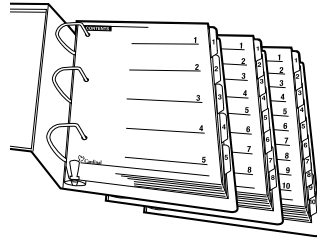

BINDER INDEXES & POCKETS

ONESTEP® Index System

- Create custom index in minutes, no tab typing or inserting necessary
- Suitable for laser or inkjet printers, as well as standard typewriters
- Mylar® reinforced tabs and content sheet
- ReproMaster™ Sheet included is designed to easily create multiple sets of indexes using photo copier
- Available with numbered, alphabetical and monthly tabbed sets
- Available with all white tabs or multi-color tabs
- FREE online templates available at www.cardinalbrands.com

ITEM NUMBER	ID NO 83086 UPC	COLOR	CTN WT LBS	CTN CUBE	CTN QTY	MIN ORD QTY	U O M
8½" X 11" SHEET SIZE (W X H)							
60513	60513 0	5 Tab, White	25.1	0.9	144	24	EA
60518	60518 5	5 Tab, Multi-Color	25.1	0.9	144	24	EA
60813	60813 1	8 Tab, White	35.9	1.3	144	24	EA
60818	60818 6	8 Tab, Multi-Color	35.9	1.3	144	24	EA
61013	61013 4	10 Tab, White	41.3	1.3	144	24	EA
61018	61018 9	10 Tab, Multi-Color	41.3	1.3	144	24	EA
61213	61213 8	12 Tab, White	49.1	1.8	144	24	EA
61218	61218 3	12 Tab, Multi-Color	49.1	1.8	144	24	EA
61513	61513 9	15 Tab, White	58.9	1.8	144	24	EA
61518	61518 4	15 Tab, Multi-Color	58.9	1.8	144	24	EA
60113	60113 2	1-31, White	57.7	1.8	72	12	EA
60118	60118 7	1-31, Multi-Color	57.7	1.8	72	12	EA
60213	60213 9	A- Z, White	49.1	1.8	72	12	EA
60218	60218 4	A- Z, Multi-Color	49.1	1.8	72	12	EA
60313	60313 6	Monthly, White	49.2	1.8	144	24	EA
60318	60318 1	Monthly, Multi-Color	49.2	1.8	144	24	EA